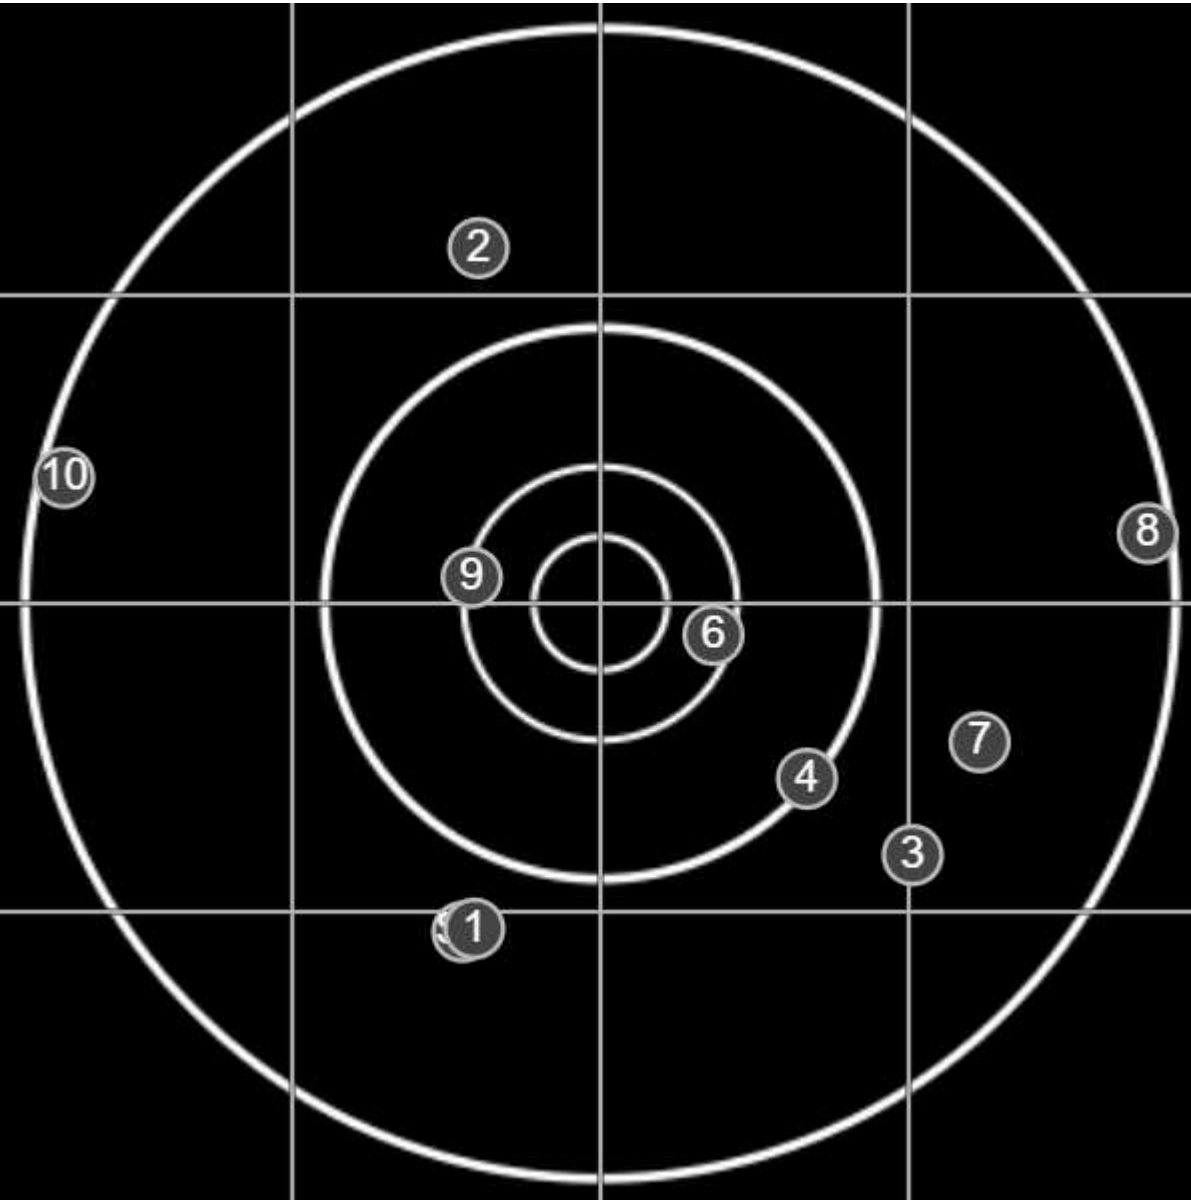

**SILVER
MOUNTAIN
TARGETS**
Made in Canada

true
5/2/2026
1:07:39 PM

BRC Series Shoot
Series 4
600yd

BRC T6 [-55]
AU-600y

Group: 915.4 mm
(889.6w x 352.2h)

(Iron)

Shooter
Sue Kearl[v4]

41.2

FINAL

v: 1820, sd: 15.4

#	fps	score
10	1822	4
9	1822	V
8	1808	4
7	1787	4
6	1840	V
5	1800	2
4	1826	5
3	1833	4
2	1829	4
1	1827	4
S2	1809	(4)
S1	1848	(0)

**SILVER
MOUNTAIN
TARGETS**
Made in Canada

true
5/2/2026
2:11:11 PM

BRC Series Shoot
Series 4
600yd

BRC T6 [-55]
AU-600y

Group: 438.7 mm
(311.0w x 406.4h)

(Iron)
Shooter
Sue Kearl[v4]

43.0

FINAL
v: 1819, sd: 8.2

#	fps	score
10	1811	5
9	1818	4
8	1812	5
7	1816	4
6	1822	4
5	1815	4
4	1822	4
3	1809	4
2	1833	4
1	1833	5
S2	1824	(4)
	1850	5
S1	1813	(4)