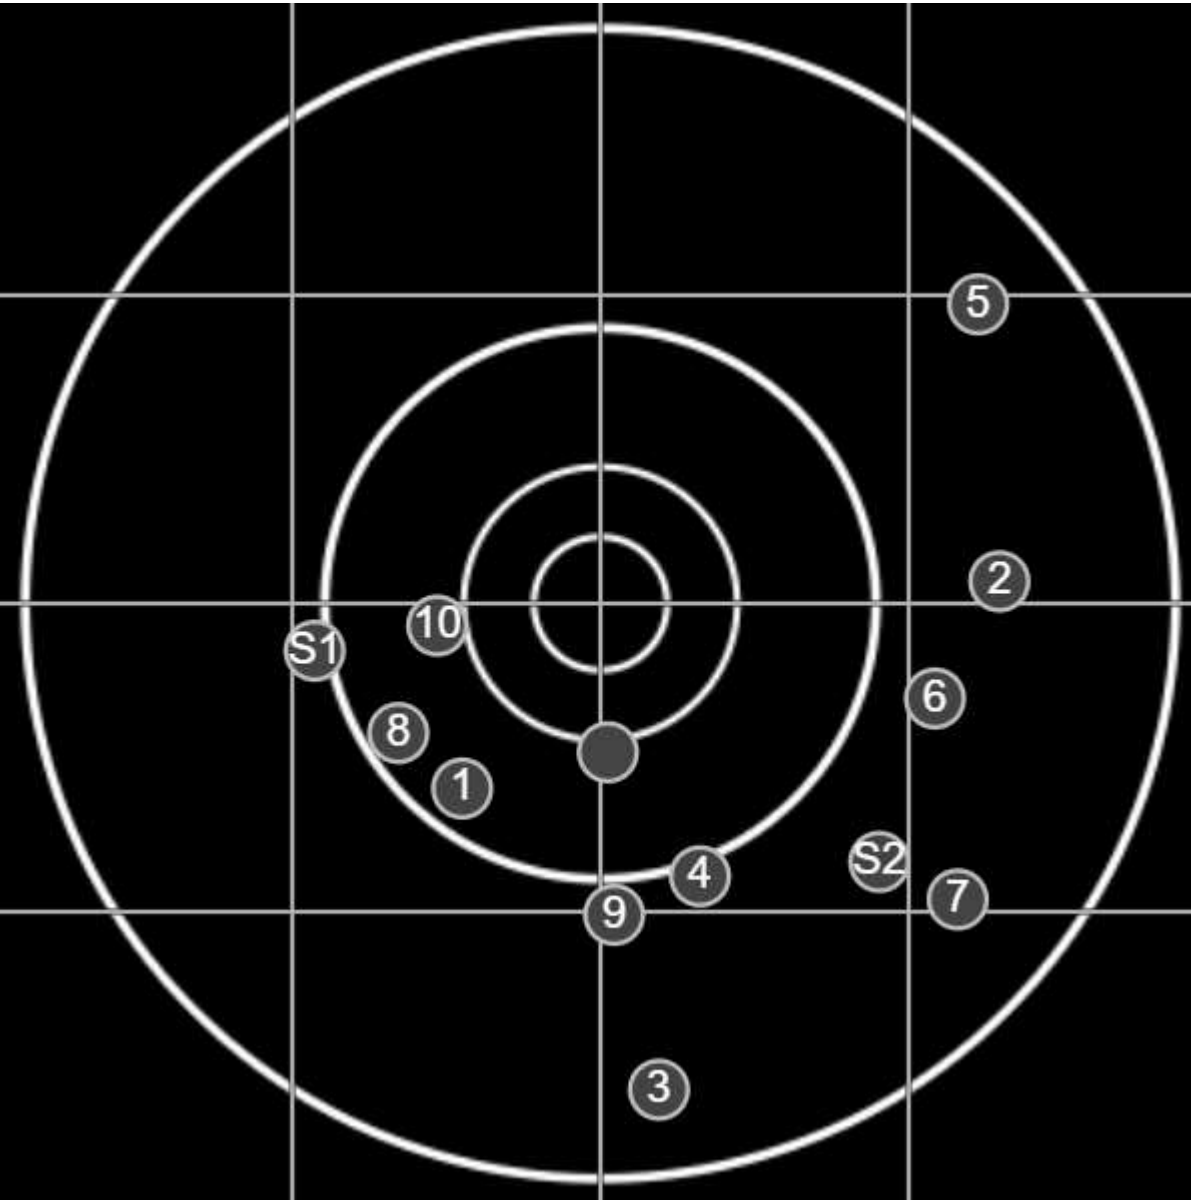

**SILVER
MOUNTAIN
TARGETS**
Made in Canada

true
5/2/2026
1:07:39 PM

BRC Series Shoot
Series 4
600yd

BRC T6 [-55]
AU-600y

Group: 915.4 mm
(889.6w x 352.2h)

(Iron)

Shooter
Sue Kearl[v4]

41.2

BRC Series Shoot
Series 4
600yd

BRC T6 [-55]
AU-600y

Group: 438.7 mm
(311.0w x 406.4h)

(Iron)
Shooter
Sue Kearl[v4]

43.0

FINAL
v: 1819, sd: 8.2

#	fps	score
10	1811	5
9	1818	4
8	1812	5
7	1816	4
6	1822	4
5	1815	4
4	1822	4
3	1809	4
2	1833	4
1	1833	5
S2	1824	(4)
	1850	5
S1	1813	(4)